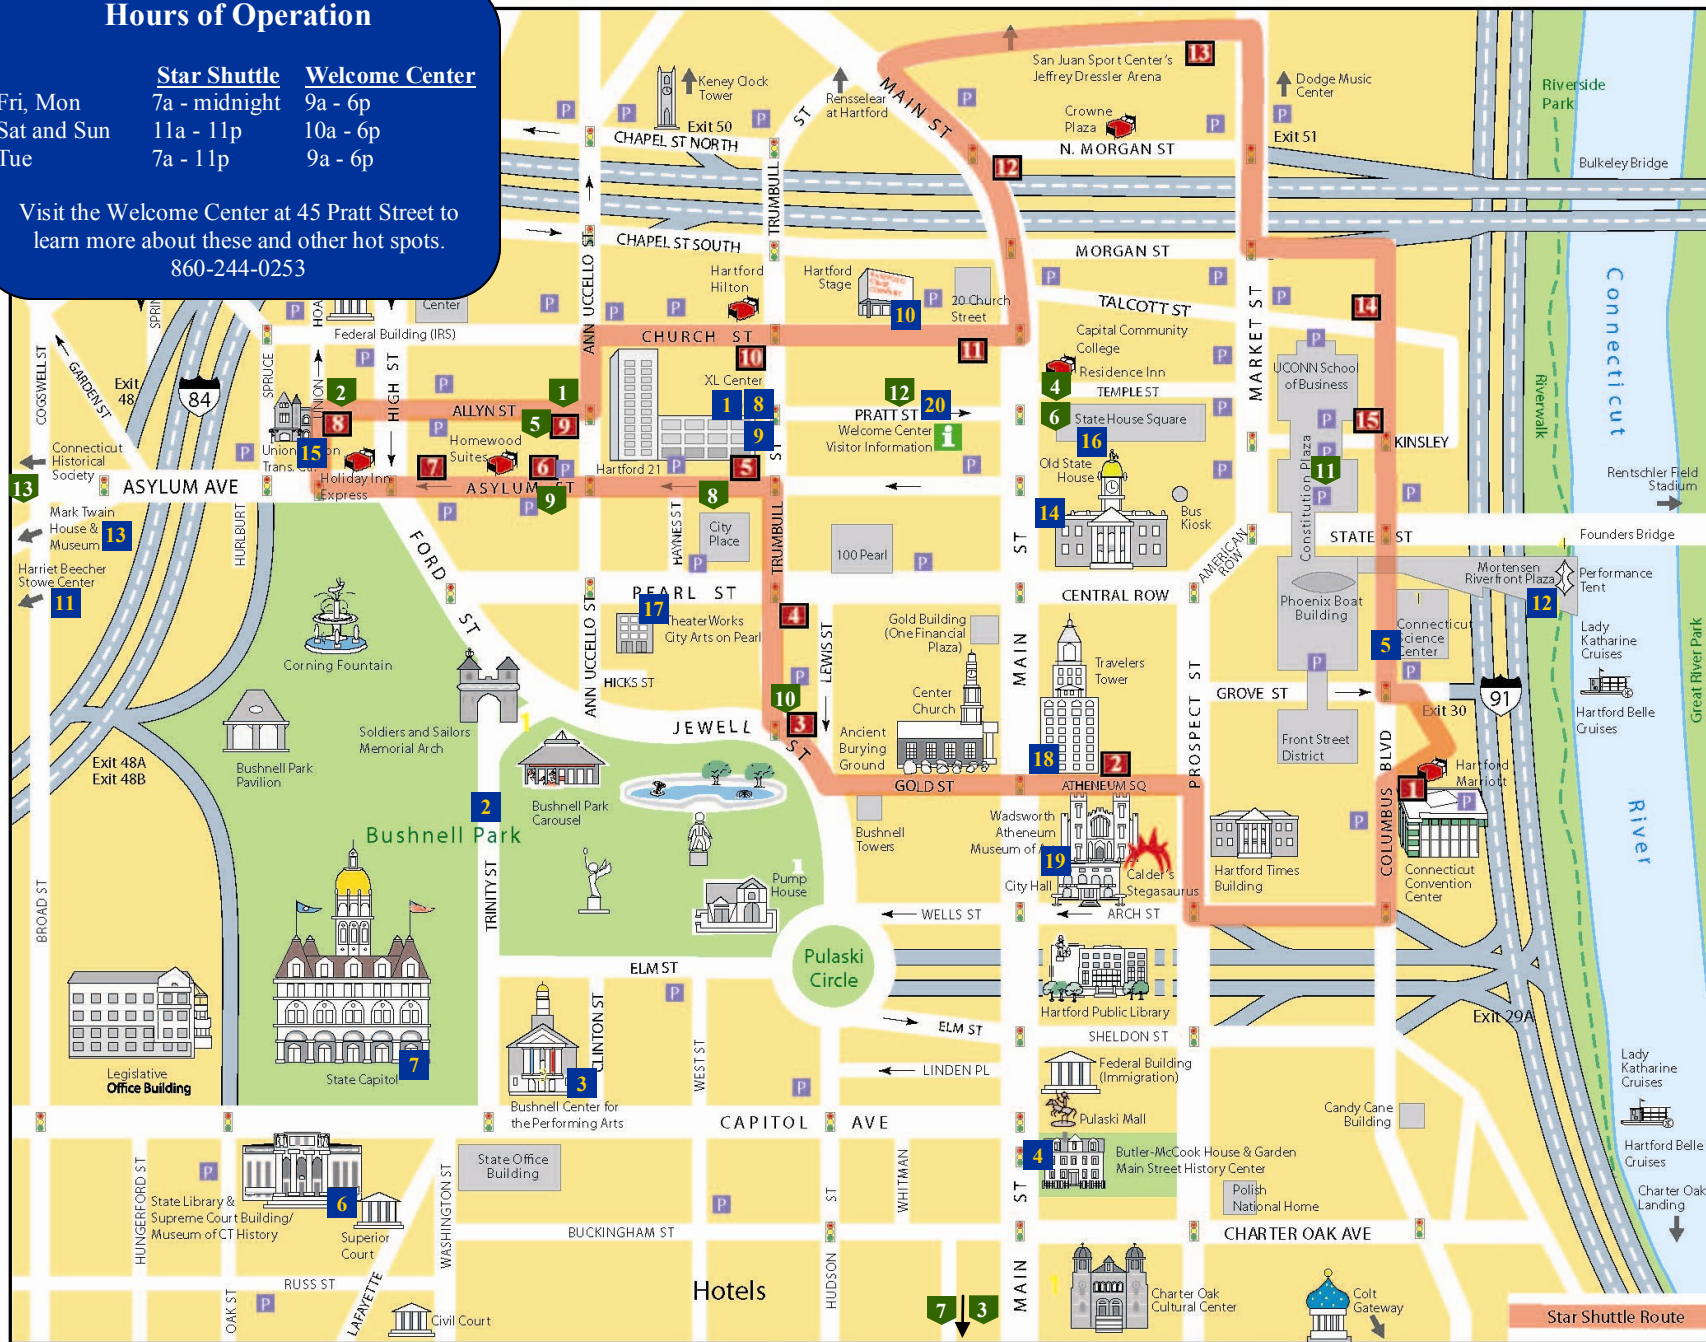

Hartford Hot Spot # Dining Champion i Welcome Center P Parking # Star Shuttle Stops 🏨 Hotels

10	1	BIG EAST Championship Venue	3	7	Connecticut State Capitol Building	11	14	Old State House
9	1	Agave	10	8	DATTCO Tour Departures	8	15	Peter Pan Tour Departures
8	2	Black Bear Saloon	11	6	DISH Bar & Grill	3	10	Salute
3	2	Bushnell Park	10	9	Fan Festivities	15	11	Spris Restaurant
3	3	Bushnell Center for the Performing Arts	11	10	Hartford Stage	11	16	State House Square (dine/shop)
2*	4	Butler McCook House and Garden	11	11	Harriet Beecher Stowe Center	4	17	TheaterWorks
3	3	Carbone's Restaurant	2*	7	Hook & Ladder Restaurant	2	18	Travelers Tower Observation Deck
11	4	City Steam Brewery Café	15	12	Lincoln Financial Sculpture Walk	10	12	Vaughn's Irish Public House
9	5	Coach's Sports Tavern	13	13	Mark Twain Home and Museum	2	19	Wadsworth Atheneum Museum of Art
1	5	Connecticut Science Center	5	8	Max Downtown	10	20	Welcome Center
3*	6	Connecticut State Library & Museum	6	9	Mayor Mikes	13		Wood n' Tap

the cupcake truck™

Make time to visit "the cupcake truck" to decorate a cupcake in BIG EAST colors of red and blue! Or choose pink to help support the **Kay Yow/WBCA Cancer Fund**. Get your delicious treats on Trumbull Street near the XL Center prior to tip-off on Monday and Tuesday.